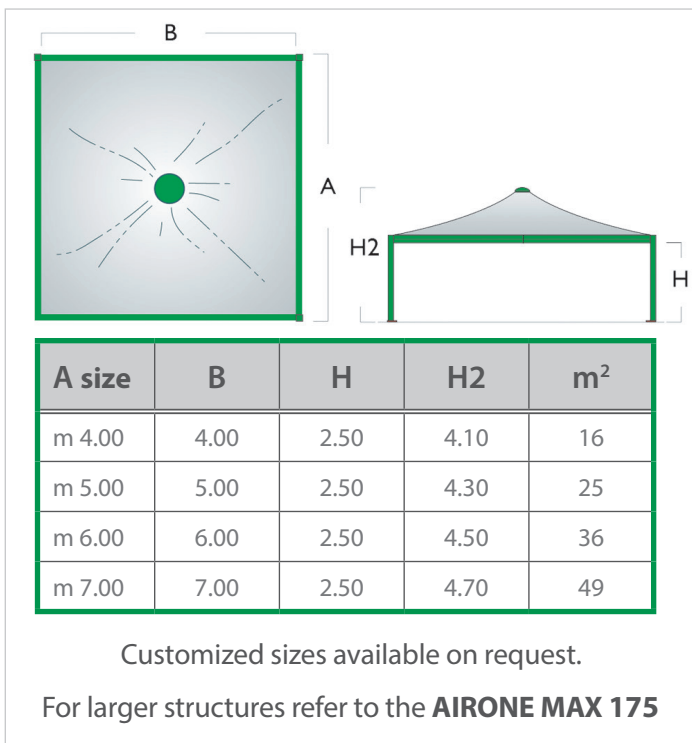

AIRONE TIPO 150

Technical specifications

The **AIRONE TIPO 150** is manufactured to order with a typical lead time of 3-6 weeks.

Due to the versatility and modular capabilities of the **AIRONE TIPO 150**, bespoke sizes are easily achieved where required.

The steel framework is available in a **galvanised only** or **galvanised and powdercoated** finish.

The canopy is manufactured from a choice of PVDF coated PVC materials. The PVC material is fully **UV resistant, waterproof, fire retardant** and has **anti-fungicidal** properties.

The main components:

Eaves Beam: 100mm x 150mm steel section

Column Supports: 150mm x 150mm steel section

We also supply a range of accessories including:

Soft PVC walls • PVCu glazing • Heating • Lighting

Drawings and structural calculations are available on request.

All structures manufactured in accordance with **CE EN 1090**.

See below our colour range for standard metalwork and canopy colours. We can, if required, powdercoat our structures to any colour of your choice for an additional charge.

Standard Colour Range

Structure Colour	PVC Colour	Structure Colour	PVC Colour
✓ RAL 9010	✓	✓ RAL 6018	✗
✗ Beige 226	✓	✓ RAL 6016	✓
✓ RAL 1014	✓	✓ RAL 6005	✗
✓ RAL 1001	✗	✓ RAL 6026	✓
✗ RAL 2011	✓	✓ RAL 7035	✓
✓ RAL 2001	✗	✓ RAL 7038	✓
✓ RAL 3000	✓	✓ RAL 7037	✓
✓ RAL 3011	✓	✓ Anthracite	✗
✓ RAL 8014	✗	✓ RAL 5015	✓
✓ RAL 8017	✗	✓ RAL 5010	✗
✓ RAL 7002	✗	✗ RAL 5002	✓
✓ RAL 1013	✓	✓ RAL 7015	✗
✗ Ivory 205	✓	✓ RAL 9005	✗
✗ RAL 1021	✓	✓ RAL 9006	✗
✗ RAL 1003	✓		

To discuss your project or to arrange a **no obligation site survey** please call **0118 978 9072**

zenithcsl.com | 0118 978 9072

ZENITH™
Canopy Structures Limited